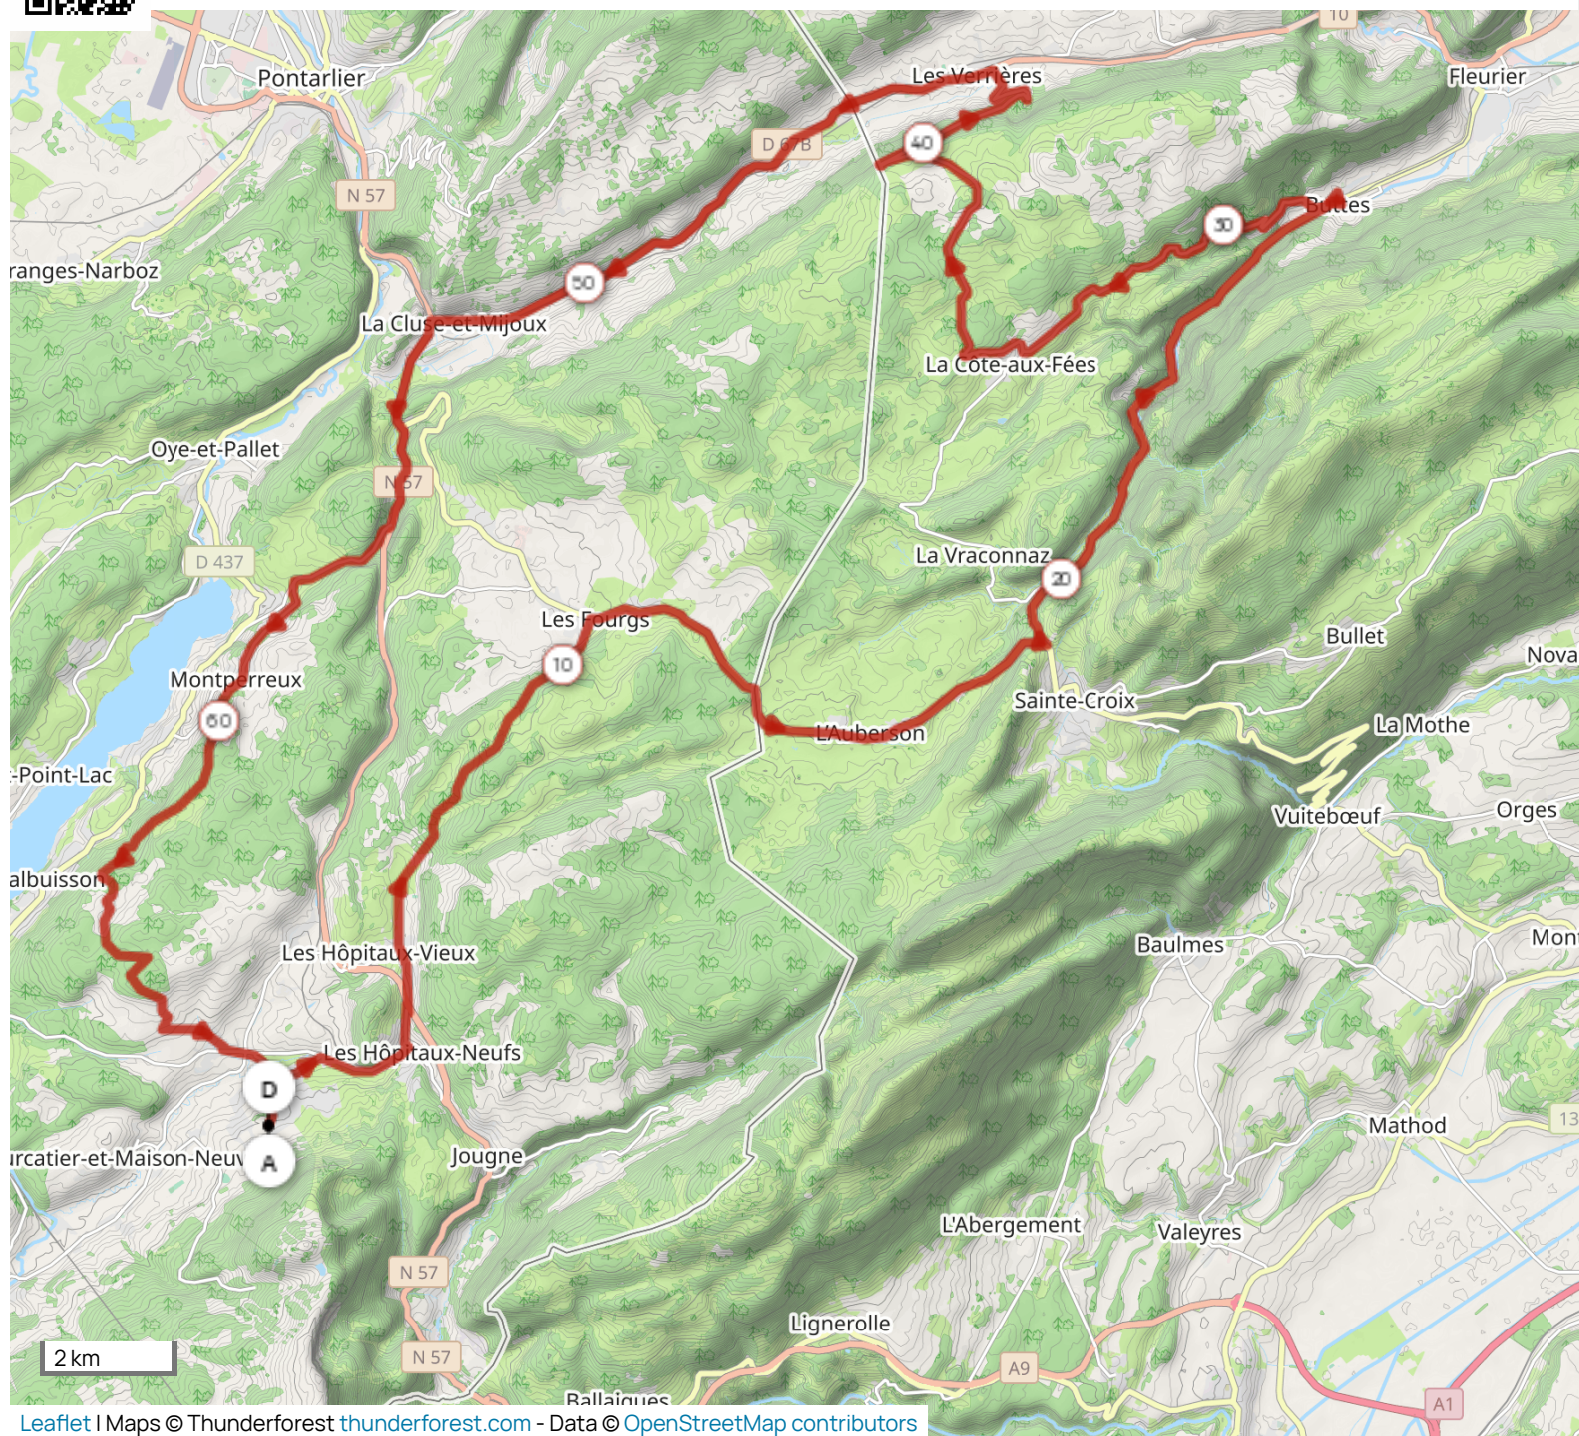

Distance  
69.23 km

Dénivelé +  
1 293 m

Dénivelé -  
1 293 m

Altitude min.  
771 m

Altitude max.  
1 209 m

Leaflet | Maps © Thunderforest [thunderforest.com](https://thunderforest.com) - Data © OpenStreetMap contributors