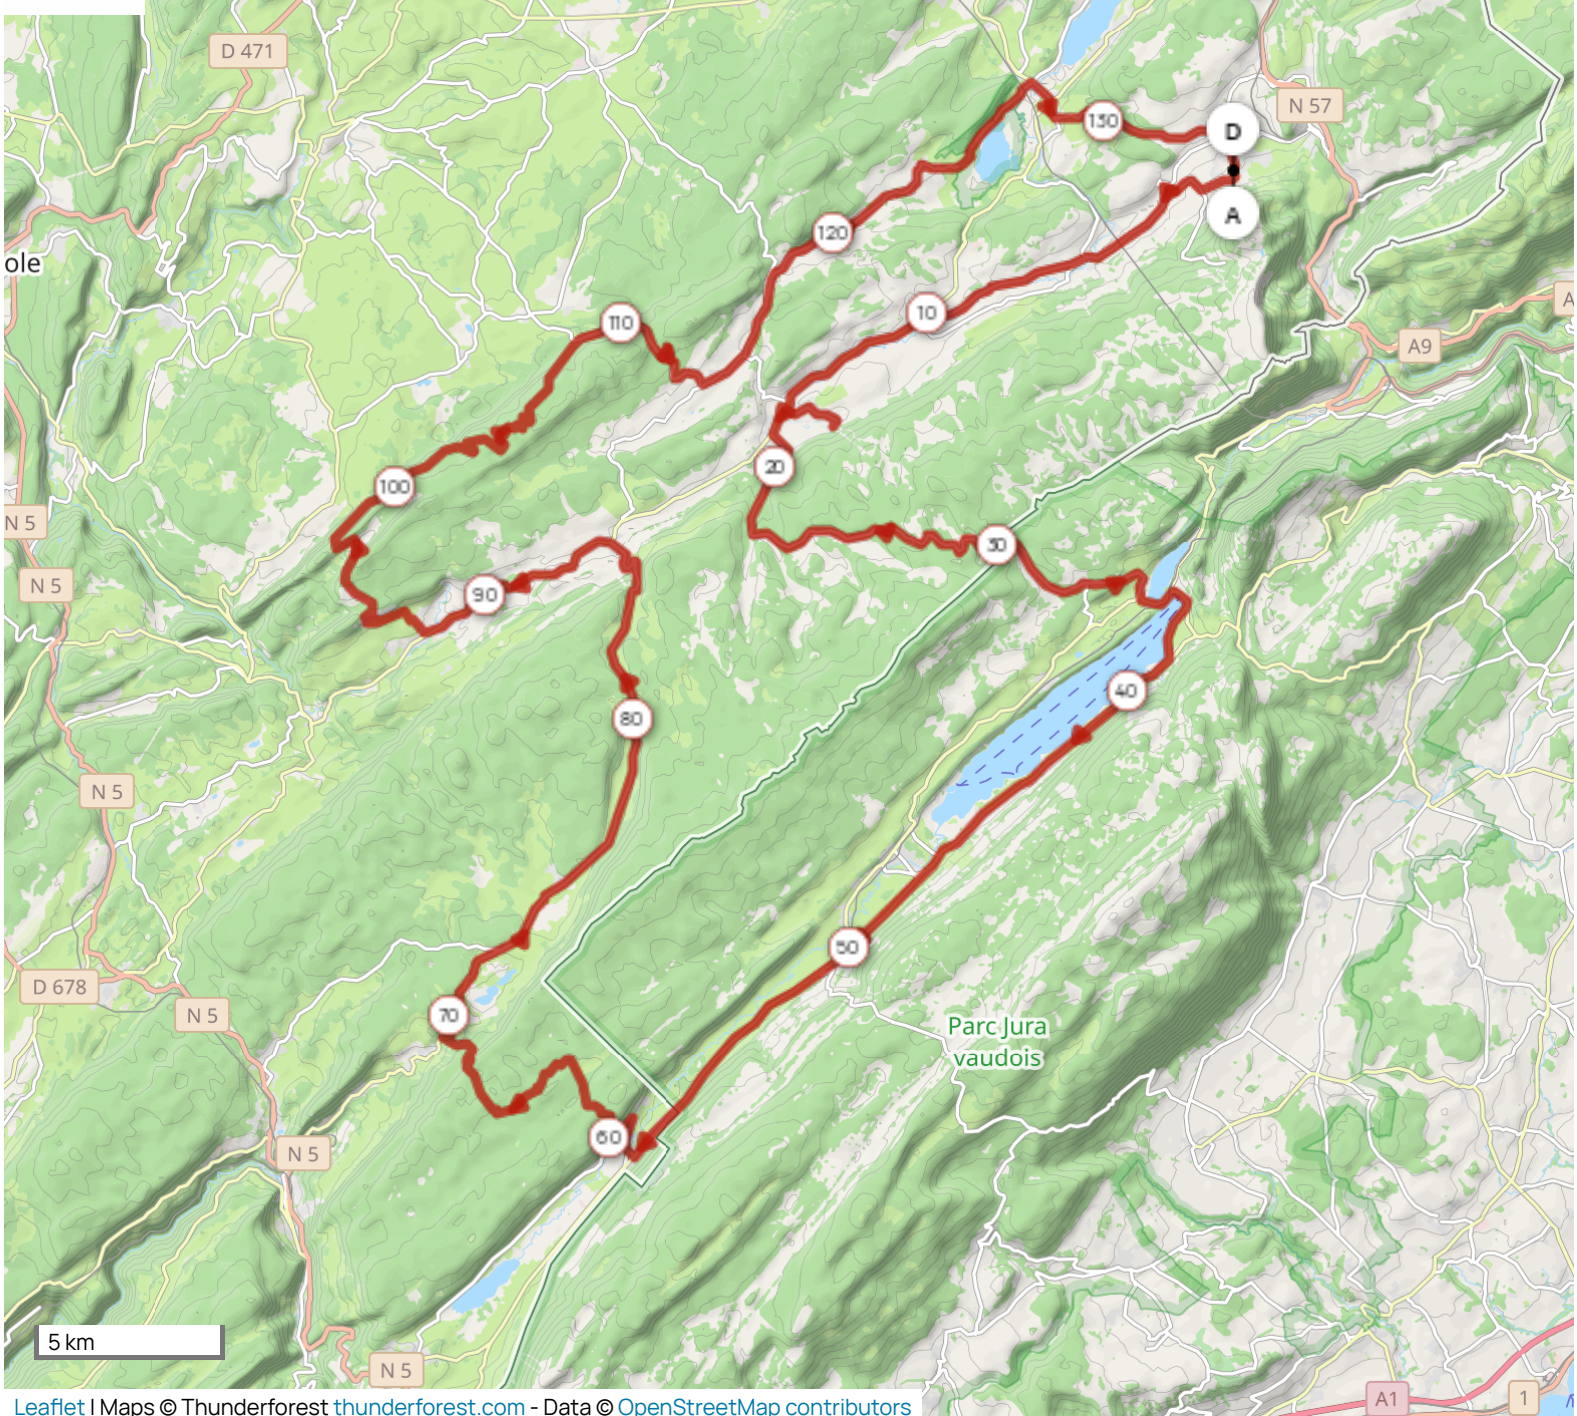

Distance  
134.60 km

Dénivelé +  
2 097 m

Dénivelé -  
2 097 m

Altitude min.  
848 m

Altitude max.  
1 271 m

Leaflet | Maps © Thunderforest [thunderforest.com](https://thunderforest.com) - Data © OpenStreetMap contributors